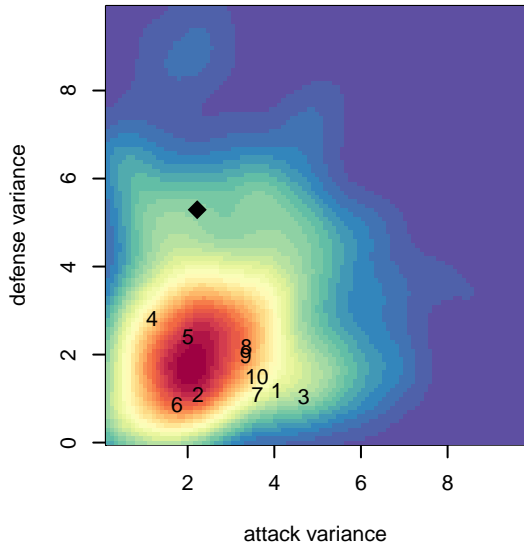

# WA Rush Nero B03

Washington Rush SC  
 Everett, WA  
 B03 total strength=84  
 attack=0.13 defense=0.05  
 fall league = RCL B03 Div 4  
 spr league = Win RCL B03 Div 5

alt names used:  
 WA RUSH B03 NERO  
 WASHINGTON RUSH WA RUSH B03 NERO (1  
 WASHINGTON RUSH WA RUSH B03 NERO (1  
 Washington Rush B03 Nero B  
 Washington Rush B03 Nero  
 Washington Rush B03 Nero B  
 Washington Rush B03 Nero B

**WA Rush Nero B03**  
 Dots are actual minus expected GF (blue circles) and GA (red triangles).  
 Blue line is smoothed change in attack strength. Red is smoothed change in defense strength.

**attack and defense variance (black dot)  
relative to other teams  
and top 10 in region**