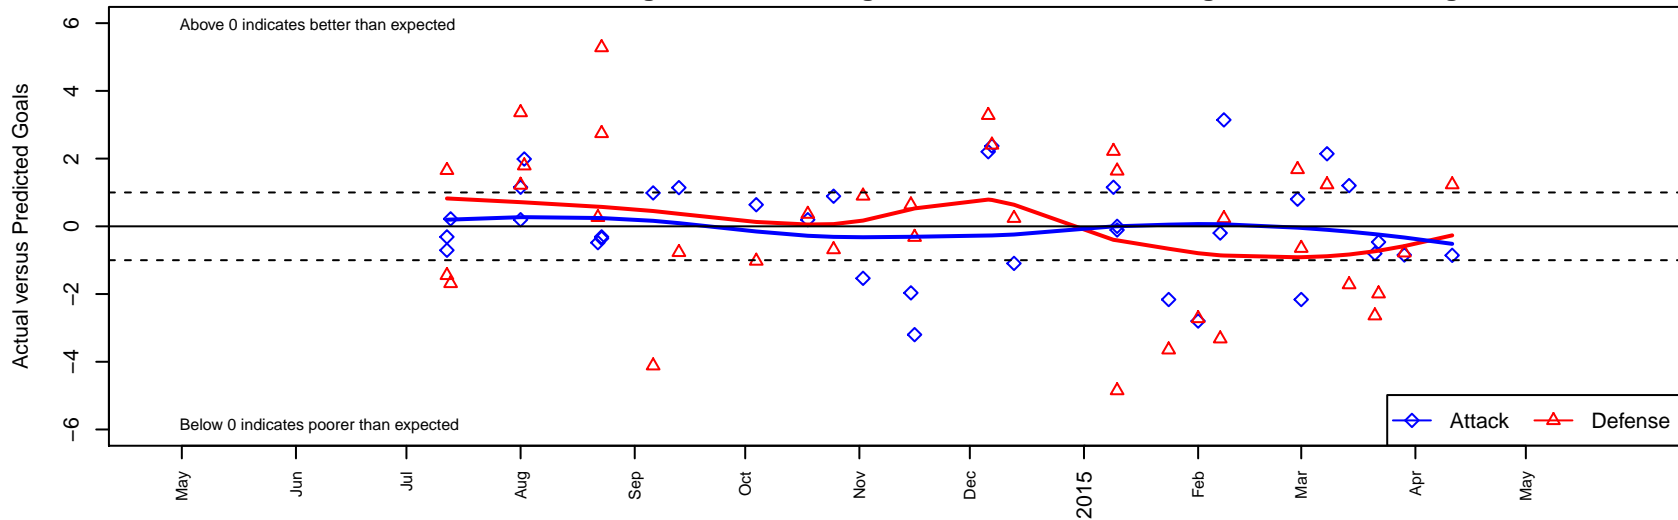

# WA Rush Nero B03

Washington Rush SC  
 Everett, WA  
 B03 total strength=84  
 attack=0.13 defense=0.05  
 fall league = RCL B03 Div 4  
 spr league = Win RCL B03 Div 5

alt names used:  
 WA RUSH B03 NERO  
 WASHINGTON RUSH WA RUSH B03 NERO (1  
 WASHINGTON RUSH WA RUSH B03 NERO (1  
 Washington Rush B03 Nero B  
 Washington Rush B03 Nero  
 Washington Rush B03 Nero B  
 Washington Rush B03 Nero B

Venues played:  
 2014 ISC Gunners Invitational BU11  
 2014 WA Rush Cup BU11 Silver U11  
 2014 REDAPT Cup Gold 9v9 U11  
 2014 RCL B03 Div 4  
 2014 PacNW Winter Classic Premier II U11  
 2014 Win RCL B03 Div 5  
 2014 WYS Presidents Cup B03 Division 3

**WA Rush Nero B03**  
 Dots are actual minus expected GF (blue circles) and GA (red triangles).  
 Blue line is smoothed change in attack strength. Red is smoothed change in defense strength.

**attack and defense variance (black dot)  
relative to other teams  
and top 10 in region**