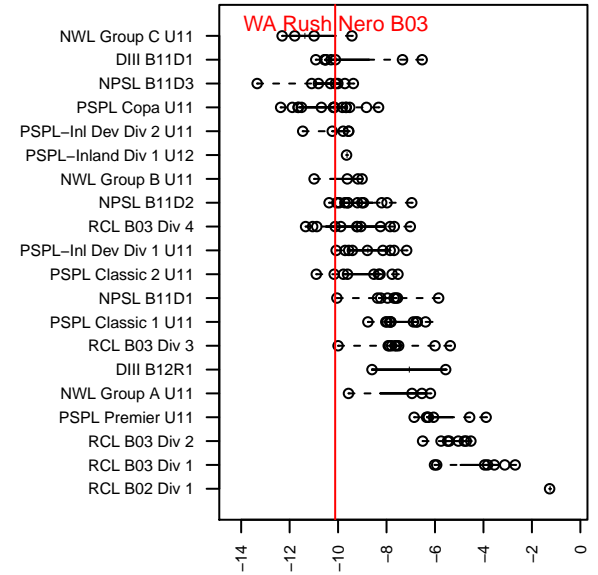

**attack and defense rating
relative to others at age
and all opponents in last 13 months**