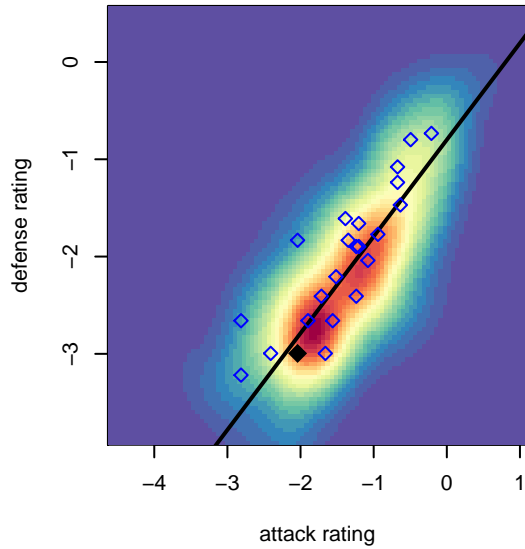

**attack and defense rating
relative to others at age
and all opponents in last 13 months**