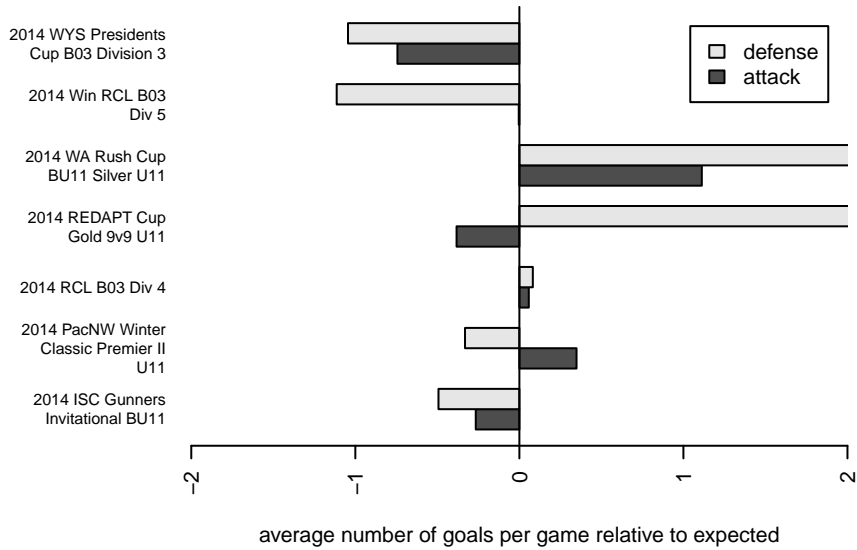

Performance relative to 13 month average