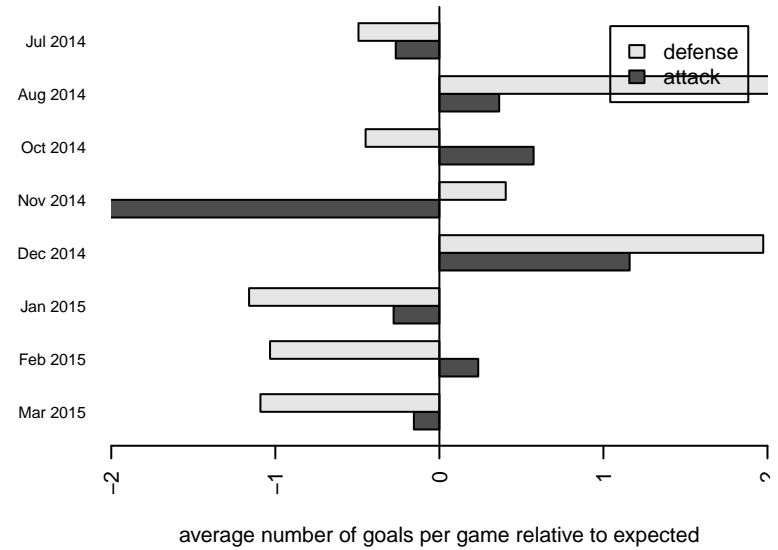

Performance relative to 13 month average